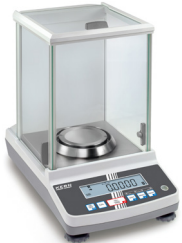

LABORATORY BALANCES

ACS 80-4

The bestseller in analytical balances,
with high-quality single-cell weighing system

891,00 €