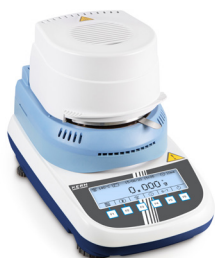

DLB 160-3A

Moisture analyser with intuitive
graphics display and step-by-step
user guidance in 6 languages

1.140,75 €