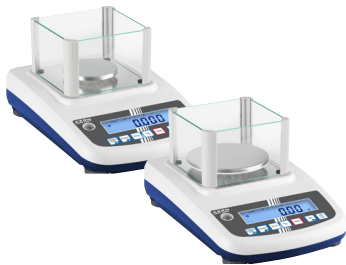

Moisture analyser with intuitive  
graphics display and step-by-step  
user guidance in 6 languages

**1.140,75 €****EMB 3000-1****EMB 500-1BE**

Entry level laboratory balance  
with tremendous weighing performance

\*excl. verification

**PFB 200-3****PFB 300-3****PFB 3000-2**Quick-display precision balance with  
user-friendly concept of operation -  
now with larger housing for more  
secure footing**276,85 €****303,85 €****267,43 €****PLS 20000-1F****PLS 6200-2A**High-quality precision scale with  
comfortable graphic display and  
enormous weighing range**602,23 €****911,99 €****PCB 1000-1****PCB 2500-2**